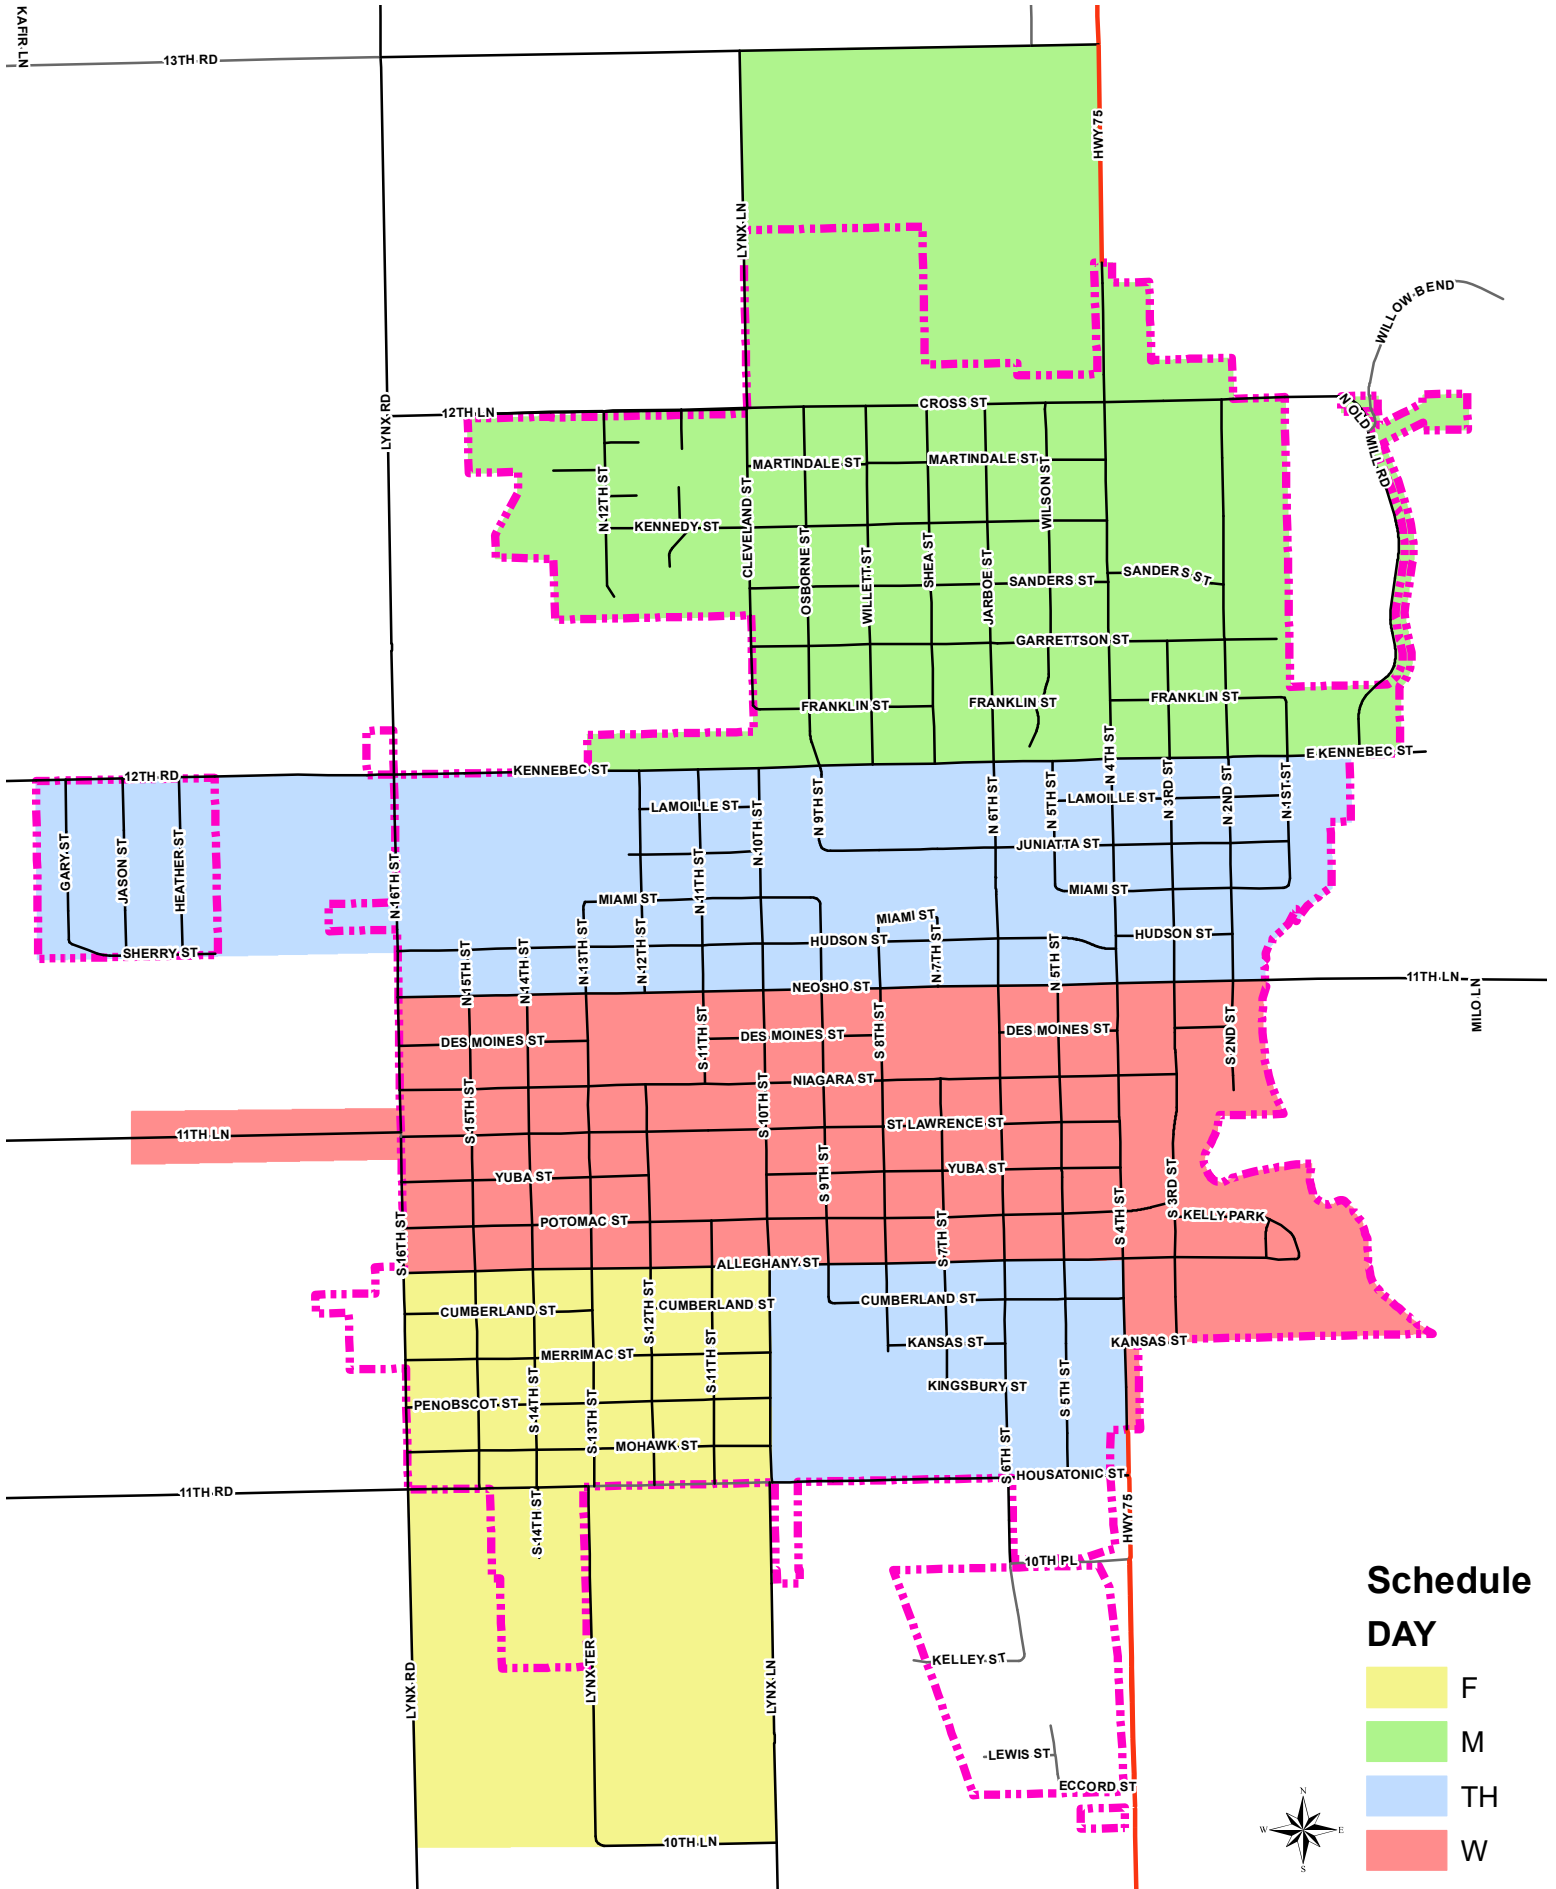

City of Burlington, Kansas Trash Service Schedule

Schedule DAY

- F
- M
- TH
- W